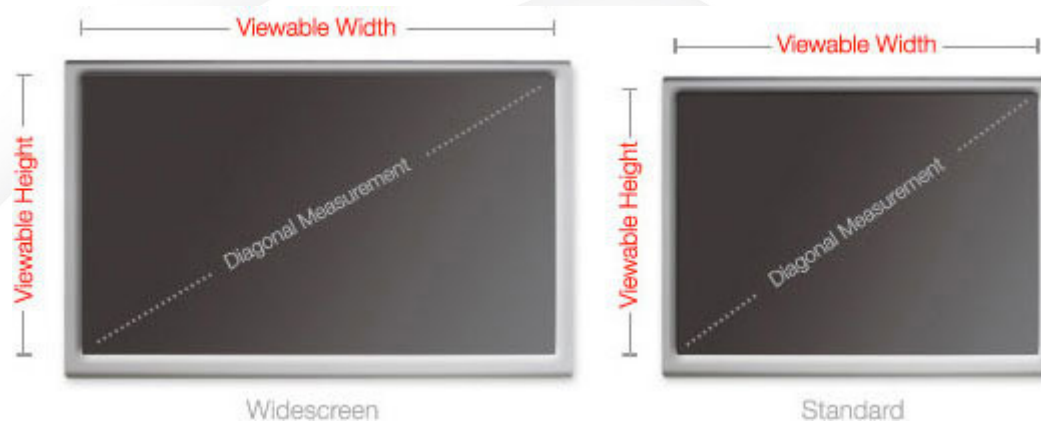

## The "DIY" Way to Find the Right Privacy Filter

You can also carefully measure the viewable height and width of your screen. If you choose this option, **please do not include the screen frame in your measurements.**

Once you have your measurements, match them with the appropriate model in the table below. Note: for frameless filters, choose the size that matches your exact measurements or slightly smaller. For framed filters, choose the size that is nearest your measurements or slightly larger.

### Select Standard:

Frameless Privacy Filters for Netbooks/Laptops	Viewable Area Height x Width	Viewable Diagonal	Fits Monitor Size	Aspect Ratio
PF8.9W	4 7/16" x 7 5/8"	8 7/8"	8.9" widescreen	16:9
PF10.1W	5 1/16" x 8 11/16"	10 1/16"	10.1" widescreen	16:9
PF11.6W9	5 11/16" x 10 1/8"	11 1/2"	11.6" widescreen	16:9
PF12.1	7 3/8" x 9 3/4"	12 1/16"	12.1"	4:3
PF12.1W	6 1/2" x 10 3/8"	12 1/16"	12.1 widescreen	16:10
PF13.3	8" x 10 5/8"	13 1/4"	13.3"	4:3
PF13.3W	7 1/16" x 11 1/4"	13 1/4"	13.3"widescreen	16:10
PF13.3W9	6 1/2" x 11 1/2"	13 1/4"	13.3 widescreen	16:9
PF14.0W	6 13/16" x 12 3/16"	14"	14.0" widescreen	16:9
PF14.1	8 1/2" x 11 1/4"	14 1/16"	14.1"	4:3
PF14.1W	7 1/2" x 12"	14 1/16"	14.1" widescreen	16:10

**Secure Retail Limited**

Walker Road, Bardon Hill, Coalville, Leicestershire, LE67 1TU England  
Tel: +44 (0)1530 511150 Fax: +44 (0)1530 511151  
www.secure-retail.com email: info@secure-retail.com

Framed Glass Filters for Desktop LCD/CRT Monitors or Anti-Glare Filters	Viewable Area Height x Width	Viewable Diagonal	Fits Monitor Size	Aspect Ratio
EF200L/LB, PF400LB (flat)	9 3/4" x 12 3/4"	16"	14" - 17" CRT, 15" LCD	4:3
EF200XL/XLB, PF400XLB, PF500XL (flat)	11 1/2" x 14 1/8"	18 1/4"	17" - 19" CRT, 17" - 18" LCD	5:4
EF200XXL/XXLB, PF400XXLB (flat)	13" x 16"	20 5/8"	19" - 21" CRT, 19" - 20" LCD	5:4